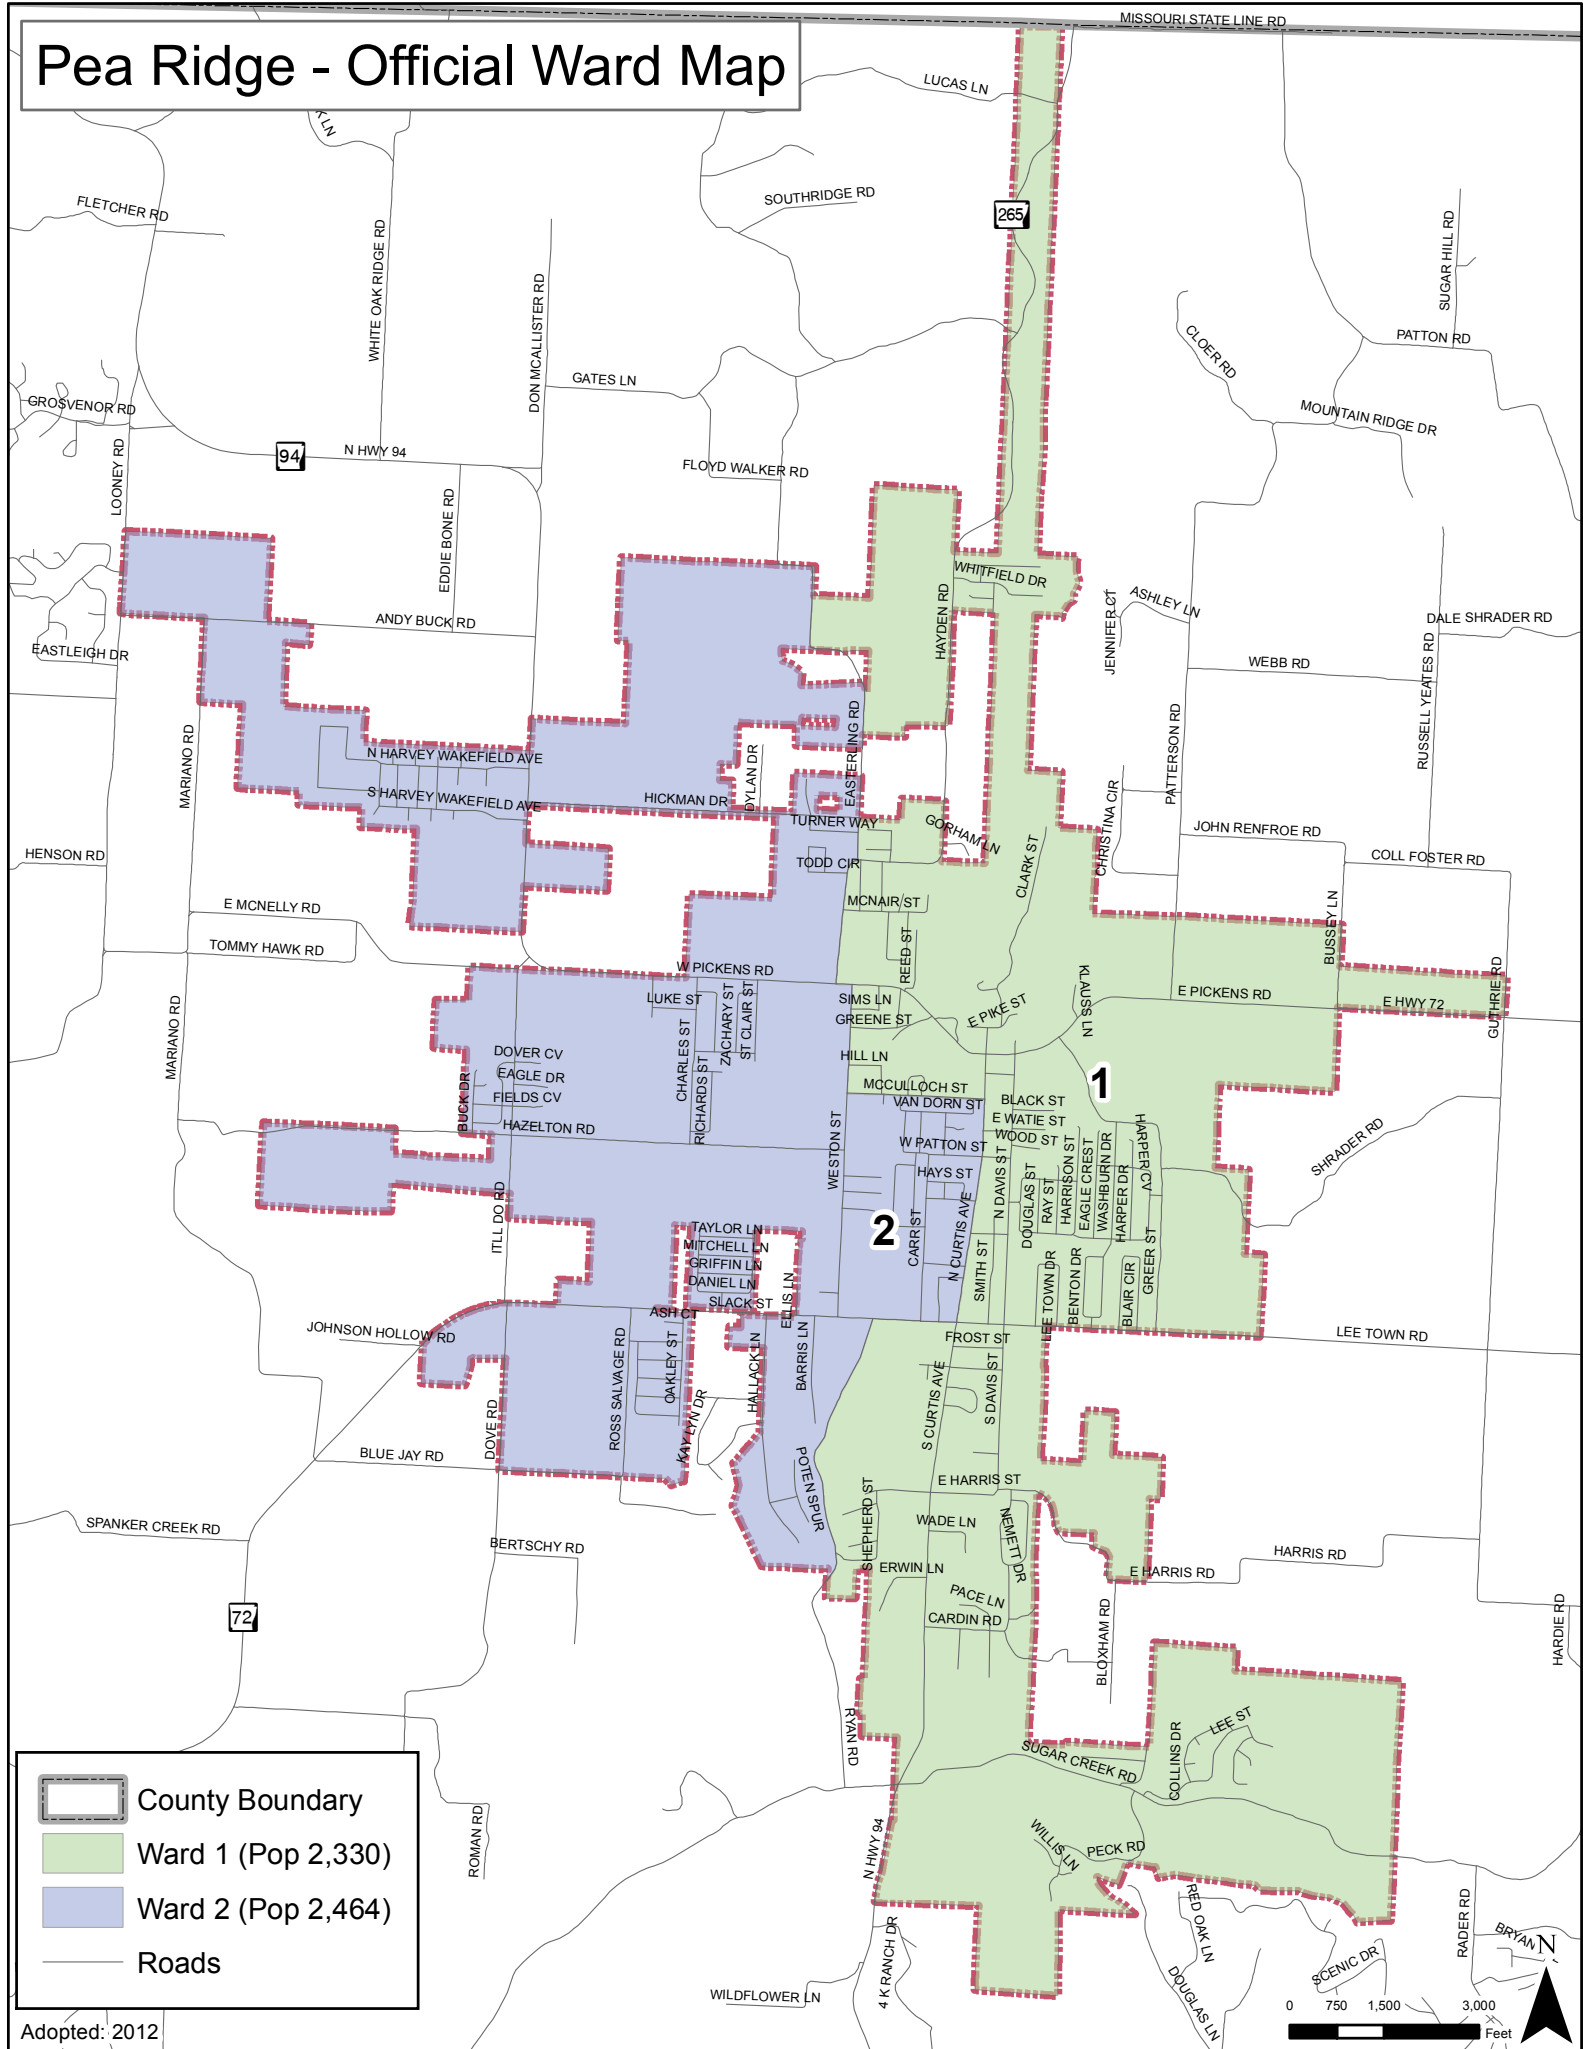

Pea Ridge - Official Ward Map

-  County Boundary
-  Ward 1 (Pop 2,330)
-  Ward 2 (Pop 2,464)
-  Roads

Adopted: 2012

0 750 1,500 3,000 Feet

BRYAN N